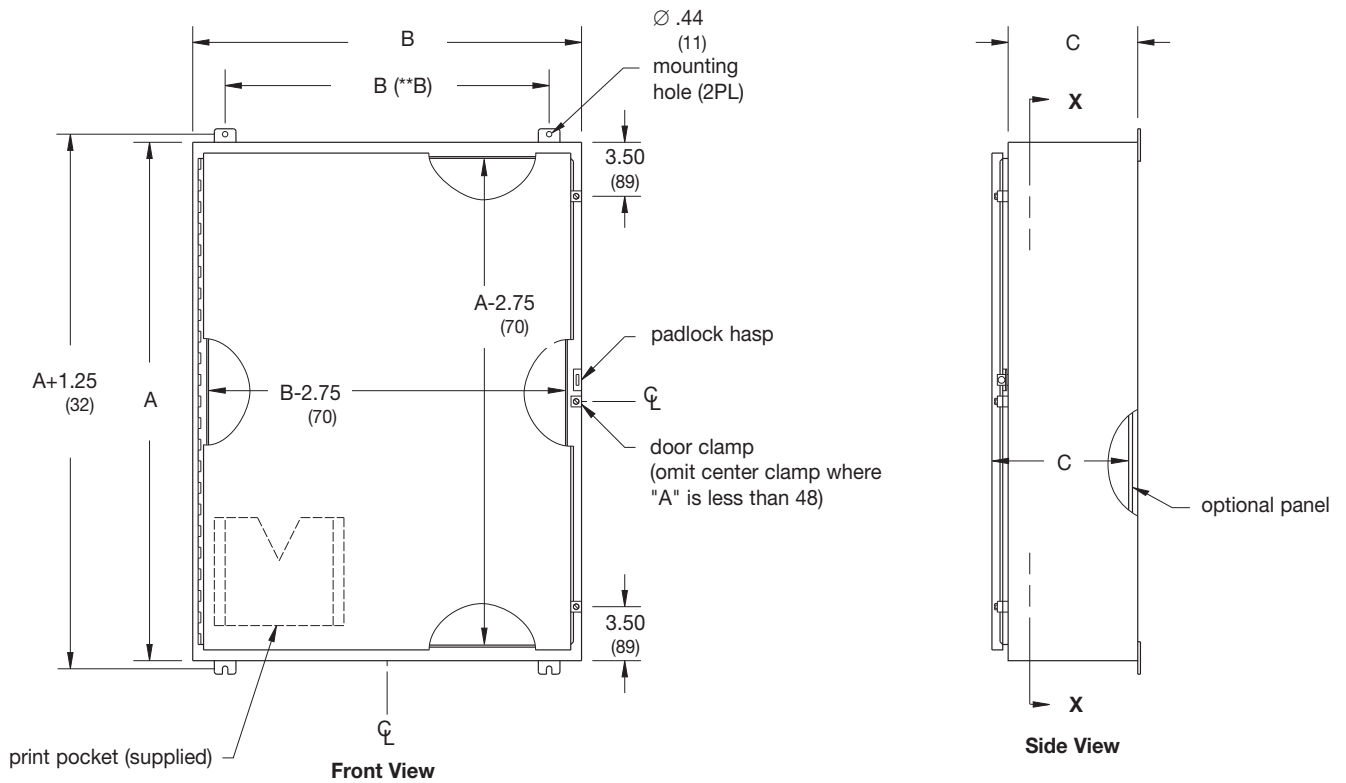

Wall-Mount Enclosures Type 12 Single-Door Illustration Sheet

See pages 106 & 107 for dimensions

Notes: Dimensions are in inches. Millimeters shown are for reference only. Data subject to change without notice.